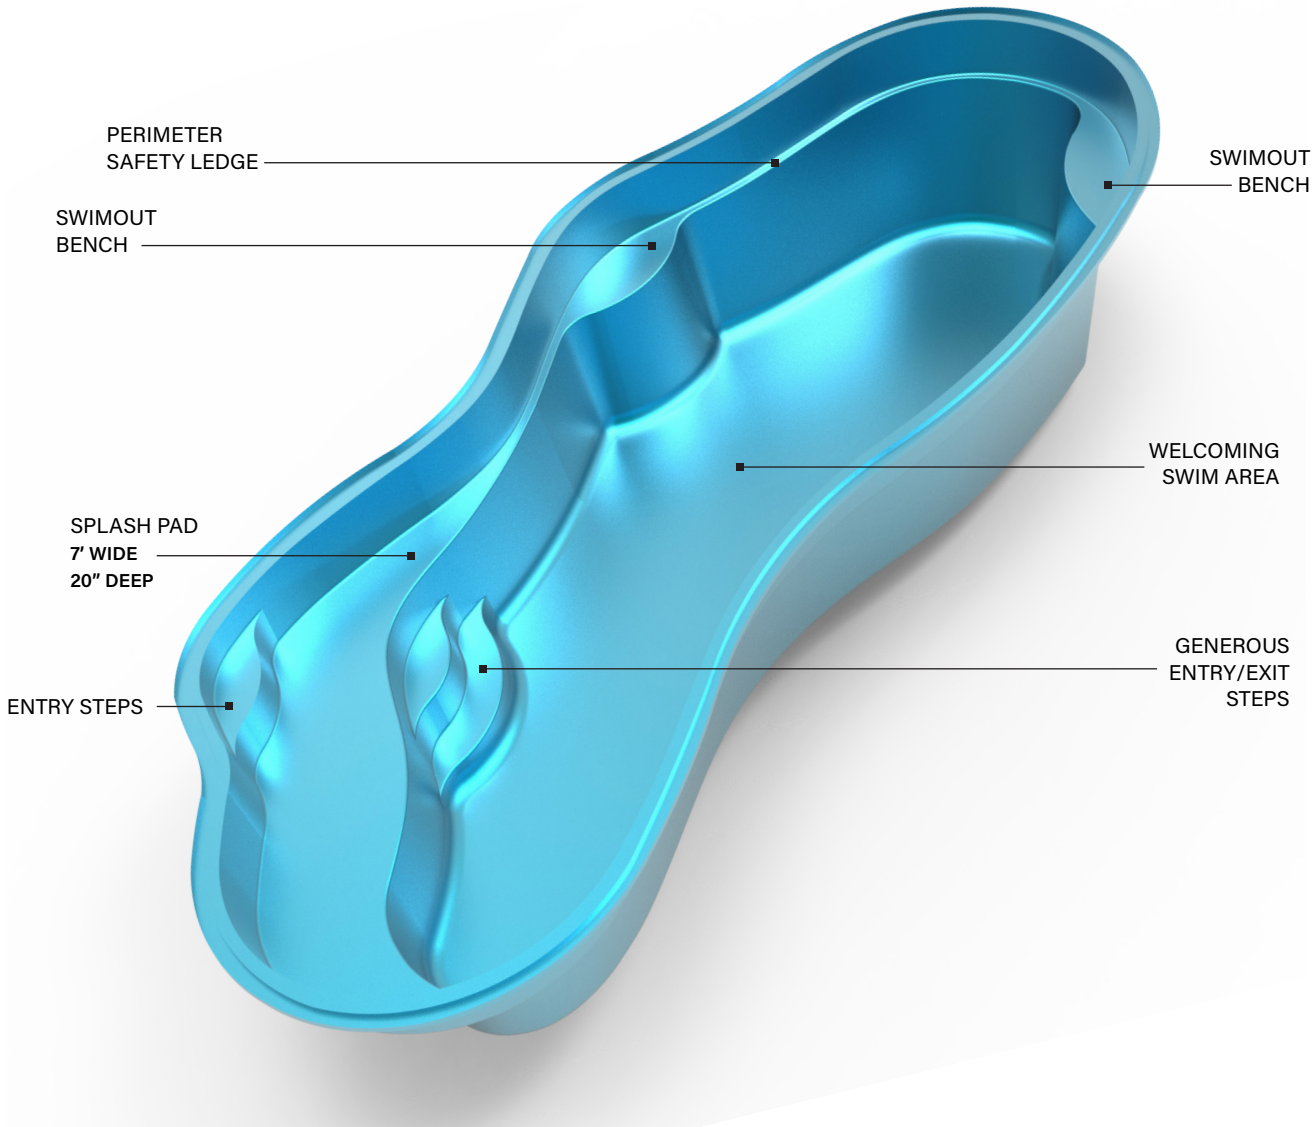

AVIVA POOLS™

THE EDEN COLLECTION

MODEL	LENGTH	WIDTH	SHALLOW	DEEP
E37	37' 0"	16' 0"	4' 0"	6' 6"
E32	32' 0"	14' 9"	4' 0"	6' 1"
E27	27' 0"	13' 10"	4' 0"	5' 7"

- Lifetime Structural Warranty
- Lifetime Structural Osmosis Warranty
- 10 Year Gelcoat Surface Warranty
- Generous swim area
- Large splash pad
- Easy installation and maintenance