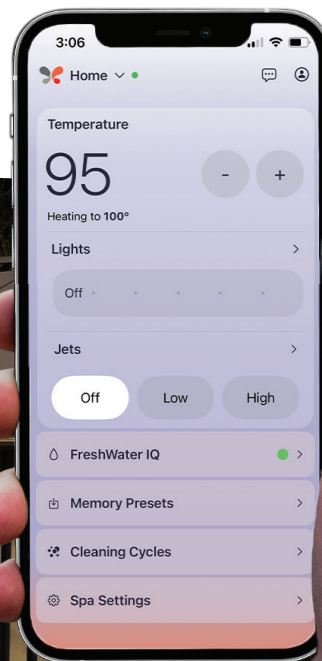

THE FUTURE OF WATER CARE IS HERE.

Fully integrated and intelligently designed, FreshWater IQ helps deliver clean, balanced, and natural feeling water with less effort, so you can soak more and stress less.

*Water life varies with use and care. With proper maintenance, spa water can stay fresh for up to one year.

Introducing the Reimagined Caldera® Spas App.

TOTAL CONTROL. TOTAL FREEDOM.

Enhance your FreshWater® IQ experience with the Caldera Spas app, your digital spa companion that keeps you connected to your hot tub, wherever you are.

WITH THE APP, YOU CAN:

- ✓ Monitor pH, chlorine, and salt levels
- ✓ Trigger water care dosing from your phone
- ✓ Adjust lighting, temperature, and jet strength
- ✓ Activate Clean Cycle or Energy Saving Mode
- ✓ Manage a spa at a second home or rental property
- ✓ Chat with your AI-powered support assistant—24/7

DO I NEED THE APP TO USE FRESHWATER® IQ?

Nope! Your spa's built-in control panel gives you full functionality. However, the Caldera Spas app adds the freedom to manage your spa anytime, from anywhere.

Available on the App Store and Google Play. The Caldera Spas app is powered by the Connected Spa Kit, which is a dealer-installed option available on all Utopia and Paradise spas from 2024 onward, and with Vacanza Series spas from 2025 onward.